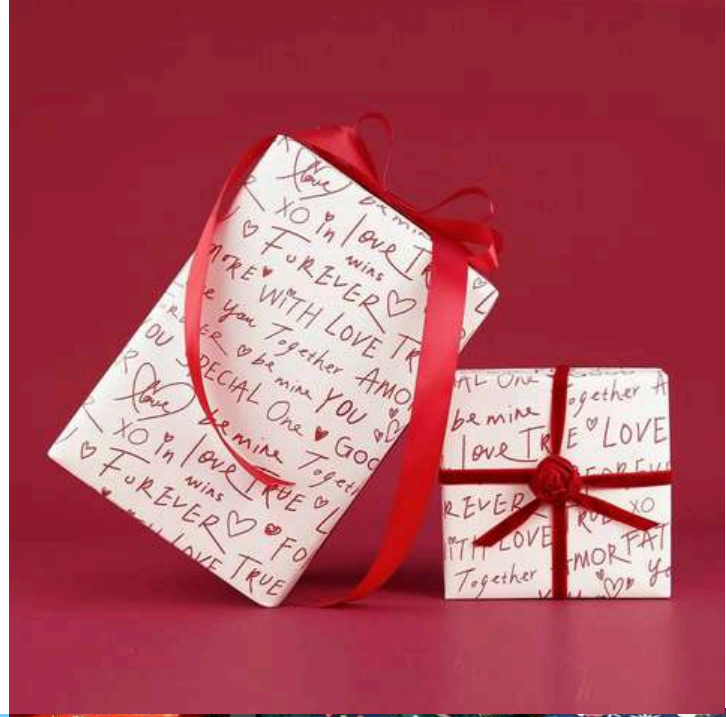

We offer exclusive bulk discounts, sampling rebates, and custom-branded mock-ups.

Specification

50cm x 5m per roll

80g coated paper or kraft paper

Available in a **range** of colours.

Customisable prints on request.