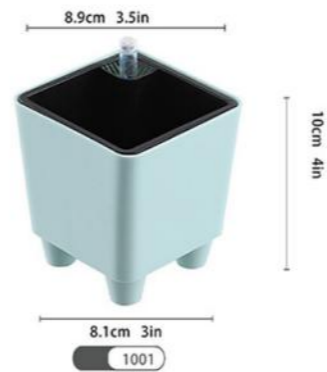

工艺
Craft

Plastic Itself

相框花盆系列
Photo Frame Planter Series

XK-01

Inner Pot Diameter (cm):17.3
Inner Pot Depth (cm):10
N.W./Set (kg):0.34
QTY*One Set/CTN:36
Carton Size (cm):66*34.5*60

工艺
Craft

Plastic Itself

迷你小花盆系列

Mini Planter Series

Inner Pot Diameter (cm):7.5
Inner Pot Depth (cm):6.8
N.W./Set (kg):0.098
QTY*One Set/CTN:150
Carton Size (cm):58*29*52

Inner Pot Diameter (cm): 7.9
Inner Pot Depth (cm):4.5
N.W./Set (kg):0.073
QTY*One Set/CTN: 150
Carton Size(cm): 58*29*52