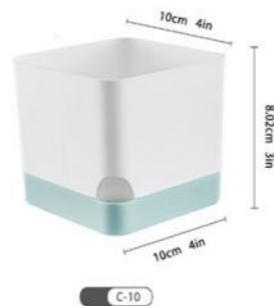

Y-2PS

Inner Pot Diameter (cm):22.5
Inner Pot Depth (cm):22.5
N.W./Set (kg):0.36
QTY*One Set/CTN:6
Carton Size(cm): 70*36*86

Y-3PS

Inner Pot Diameter (cm):28
Inner Pot Depth (cm):28
N.W./Set (kg):0.52
QTY*One Set/CTN:6
Carton Size (cm):70*36*86

Y-4PS

Inner Pot Diameter (cm): 34
Inner Pot Depth (cm):34
N.W./Set (kg):0.95
QTY*One Set/CTN:6
Carton Size (cm):70*36*86

工艺
Craft

Plastic Itself

Painting

Sandblasting

多色组合花盆

Multi-color Combination Planter

Inner Pot Diameter (cm):17.8
Inner Pot Depth (cm):12
N.W./Set (kg):0.29
QTY*One Set/CTN:32
Carton Size (cm):71.5*36*58.5

工艺
Craft

Plastic Itself

Painting

桌面组合花盆
Desktop Combination Series

C-10
Inner Pot Diameter (cm):10
Inner Pot Depth (cm):8.02
N.W./Set (kg):0.064
QTY*One Set/CTN:180
Carton Size (cm):58*30*78

C-21
Inner Pot Diameter (cm):21
Inner Pot Depth (cm):11.5
N.W./Set (kg):0.18
QTY*One Set/CTN:80
Carton Size (cm):49.5*43.5*72.5

C-43
Inner Pot Diameter (cm):43.2
Inner Pot Depth (cm):15.2
N.W./Set (kg):0.6
QTY*One Set/CTN:35
Carton Size (cm):77.5*45*70