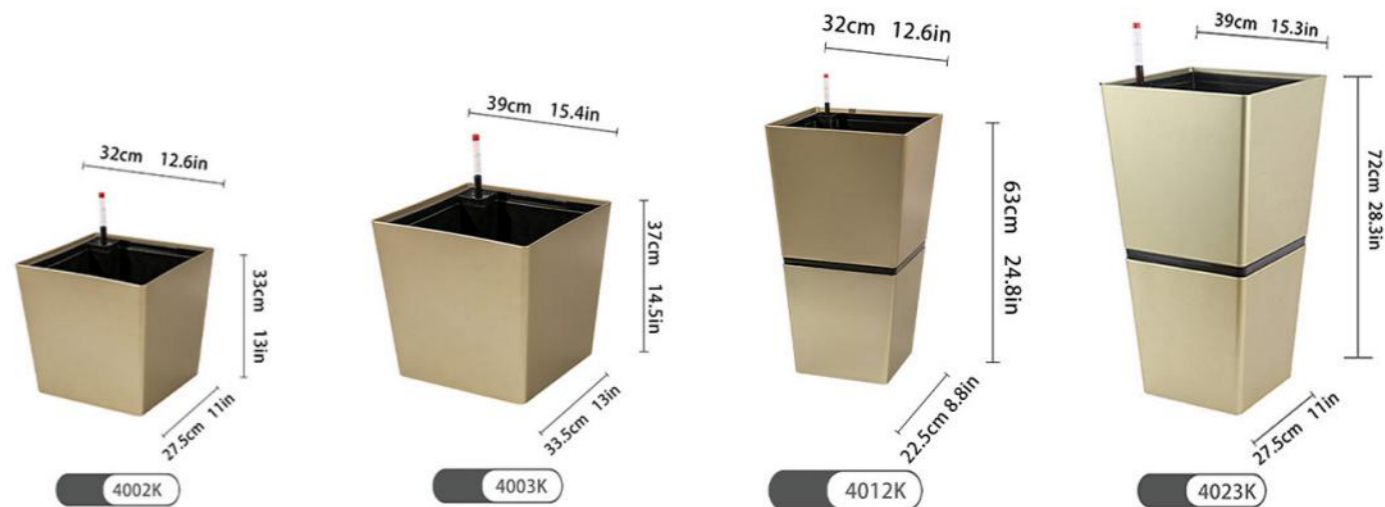

工艺
Craft

Painting

Sandblasting

Brush Painting

Stone

方形组合系列

Square Combination Series

Inner Pot Diameter (cm):28
 Inner Pot Depth (cm):28
 N.W./Set (kg):3.2
 QTY*One Set/CTN:3
 Carton Size (cm):37*37*61