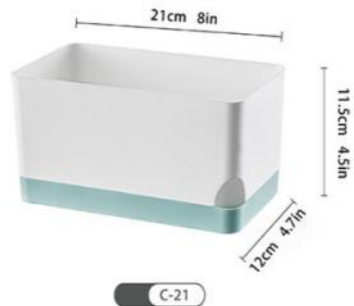

Y-4PS

Inner Pot Diameter (cm): 34
Inner Pot Depth (cm):34
N.W./Set (kg):0.95
QTY*One Set/CTN:6
Carton Size (cm):70*36*86

工艺
Craft

Plastic Itself

Painting

Sandblasting

多色组合花盆

Multi-color Combination Planter

Inner Pot Diameter (cm):17.8
Inner Pot Depth (cm):12
N.W./Set (kg):0.29
QTY*One Set/CTN:32
Carton Size (cm):71.5*36*58.5

工艺
Craft

Plastic Itself

Painting

桌面组合花盆
Desktop Combination Series

C-10
Inner Pot Diameter (cm):10
Inner Pot Depth (cm):8.02
N.W./Set (kg):0.064
QTY*One Set/CTN:180
Carton Size (cm):58*30*78

C-21
Inner Pot Diameter (cm):21
Inner Pot Depth (cm):11.5
N.W./Set (kg):0.18
QTY*One Set/CTN:80
Carton Size (cm):49.5*43.5*72.5

C-43
Inner Pot Diameter (cm):43.2
Inner Pot Depth (cm):15.2
N.W./Set (kg):0.6
QTY*One Set/CTN:35
Carton Size (cm):77.5*45*70