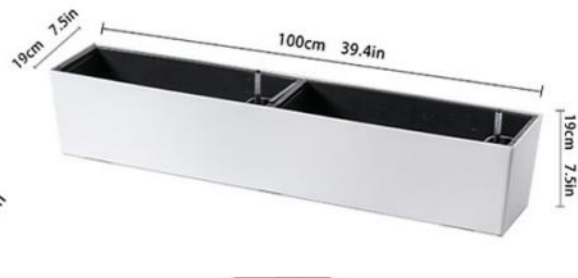

6016

Inner Pot Diameter (cm):96*15.5
Inner Pot Depth (cm):13
N.W./Set (kg):3.2
QTY*One Set/CTN:4
Carton Size (cm):100*39.5*40.5

工艺
Craft

Plastic Itself

Painting

Sandblasting

Brush Painting

Stone