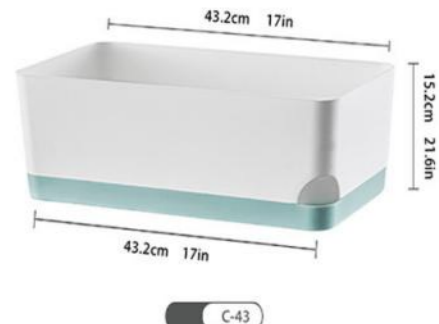

C-43
Inner Pot Diameter (cm):43.2
Inner Pot Depth (cm):15.2
N.W./Set (kg):0.6
QTY*One Set/CTN:35
Carton Size (cm):77.5*45*70

工艺
Craft

Plastic Itself