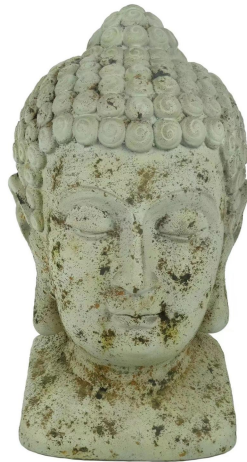

Y8100418D
47.25*19.5*61"

Y8100418C
44.5*12*32.25"

H0053
12.5*8.5*14.5 "

-Garden decoration-Buddha and Zen

JC12-13066
12.5*12*20 "

JC12-13066B
12*10.5*19 "

JC12-0073
19.5*19.5*29.75 "

JC12-0075
13*11*22 "

JC12-0041B
13*10*19.75 "

-MGO other series

YS10167 18.5*10*12

H0040B
12.5*9.5*22 "

YS10194
19*11.5*19.5 "

JC12-0002
6.75*6.75*18 "

YS10226
15*14*11 "

JC12-14014 13*9.5*15