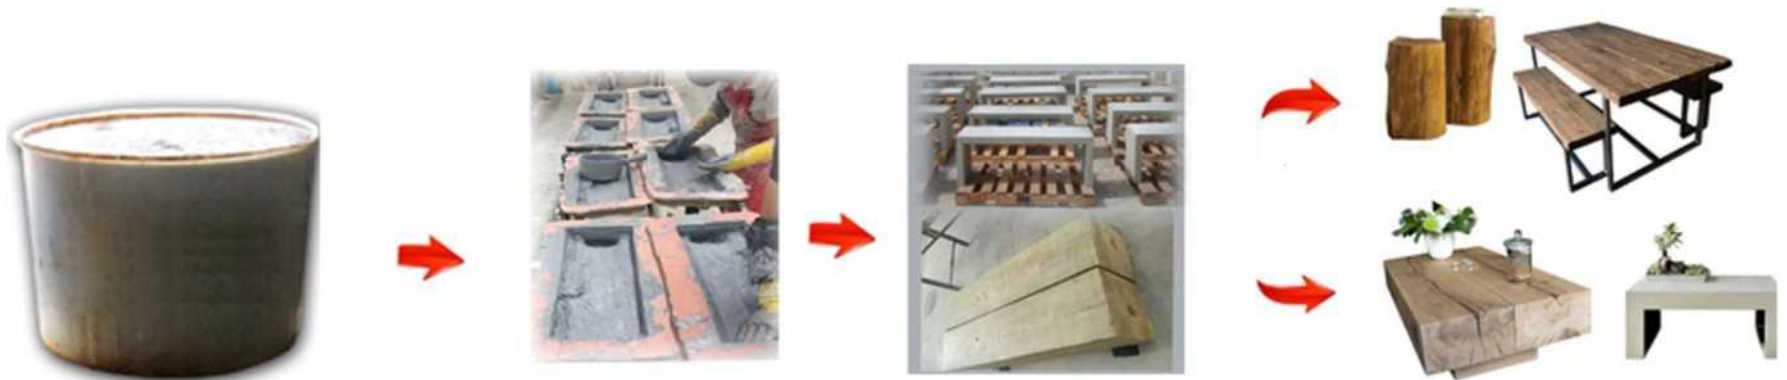

Our Core Competence

■ Factory Direct:

Have our own factory, convenient mutual communication between customer and production line ;

■ Competitive Price:

Much lower than trading company and local manufacturers ;

■ Professional Team:

skilled workers with more than 10 years working experience ;

■ Premium quality:

extensive experience in GRC and MGO field, UNIQUE technique to produce super size and complicated products and keep the stable quality.