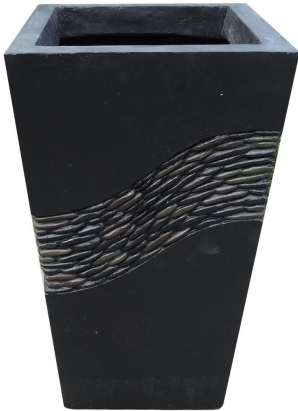

-Outdoor furniture-table sets

YZ80017
71*31.5*30.5 " (DESK)
71*16*18 " (STOOL)

YZ8004
51.2*51.2*27.5 " (TABLE)
17*17*18 " (STOOL)

YZ8009
24*24*19 " (desk)
15*15*12 " (stool)

Y510383 15.5*17.5"

-Flower pot

-MGO Planter

YA0047-RG

Size:
S:20*20*50CM
M:26*26*60CM
L:33*33*70CM
XL:40*40*80CM

YA0048-RG

Size:
XXS:25*25*25CM
XS:30*30*30CM
S:35*35*35CM
M:40*40*40CM
L:45*45*45CM
XL:53*53*53CM

19*19*28'
Y5100064

YA0087-1

Size:
S:24.5*24.5*46CM
M:30.5*30.5*61.5CM
L:42*42*78CM