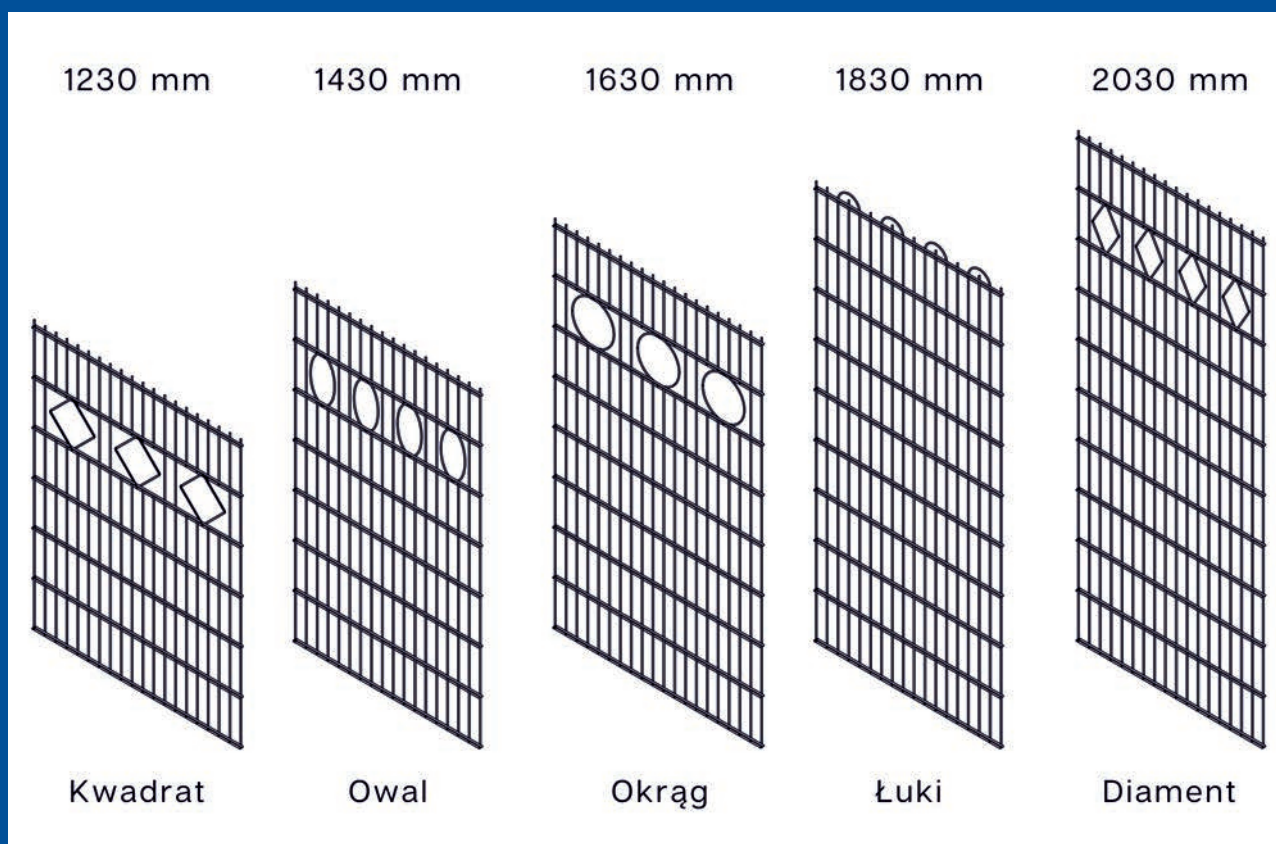

Sizes

- ➔ 1200x400x400
- ➔ 1000x400x400
- ➔ 800x400x400
- ➔ 1200x300x300
- ➔ 1000x300x300
- ➔ 800x300x300
- ➔ 400x400x800-H

Style and functionality of metal garden planters.

We offer metal garden planters in two color variants. Expressive dark graphite accentuates the minimalist style of modern objects and builds the dynamics of space through strong contrasts. In turn, the classic subdued light shade of gray is a proposal for enthusiasts of traditional arrangement compositions and colors that harmonize the space. The elegant style of our planters goes hand in hand with the quality of the material. Metal garden planters are made entirely of hot-dip galvanized sheet metal and powder coated in an automated paint shop.

Living ivy panel

- ➔ ecological
- ➔ cleans the air
- ➔ removes up to 90% of impurities
- ➔ absorbs 20 kg of co2 per year!
- ➔ produces 15 kg of oxygen per year!
- ➔ ensures privacy
- ➔ green all year round

Many uses:

- ➔ for the garden
- ➔ to the terrace
- ➔ on balcony
- ➔ to restaurant
- ➔ to the office
- ➔ around garbage sheds
- ➔ for the fence

Decorative panel fences

- ➔ Height: 1230mm, 1430mm, 1630mm, 1830mm
- ➔ Panel width: 2500 mm
- ➔ Model: 2D 6/5/6
- ➔ Mesh size: 50×200 mm
- ➔ Material: hot-dip galvanized steel
- ➔ Coating: polyester paint, double DUPLEX corrosion protection
- ➔ Types of patterns: diamond, square, ovals, arcs, circles
- ➔ Color: RAL 7016, 6005, 8017, 9005

RAL Color

Decorative fences made of metal panels for home and garden

Decorative fences for the garden guarantee privacy and intimacy in home relaxation zones. At ITC GARDEN, we know that the best way to relax is in a space arranged in a natural and elegant way. The style of the garden is created not only by plants and furniture, but also by fencing systems. Metal mesh panels with a decorative pattern are a combination of functionality, aesthetics and a bold design concept. Check out our ideas and create a modern fence for your garden.