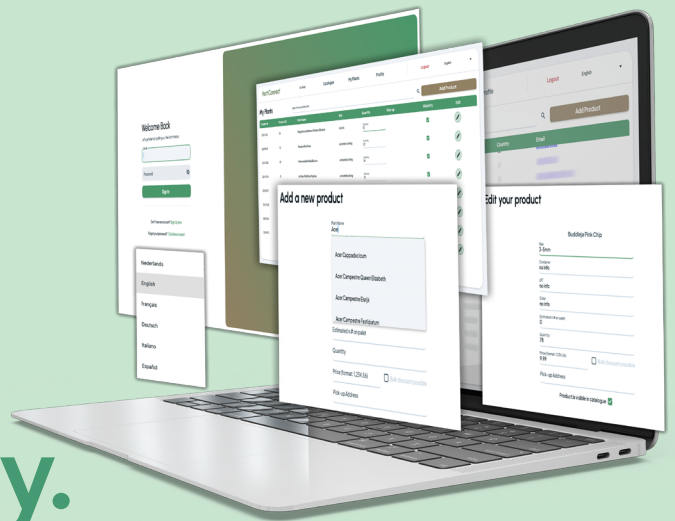

OFFER.CONNECT.SELL

Grow Locally, Trade Globally.

6 MONTHS FREE IF YOU SIGN
UP BEFORE MARCH 31st 2025.

What is HortiConnect?

HortiConnect is an exclusive online marketplace tailored for professional growers and traders in the horticulture sector, with a special focus on tree nurseries. Showcase your plants and expand your network across Europe and the UK. With no commissions or middlemen, HortiConnect simply connects you with buyers and sellers, so you keep 100% of your revenue. Join today and explore new opportunities in horticulture.

Visit www.horticonnect.eu for more details.

1. Visit www.HortiConnect.eu
2. Create Account
3. Add Your Plants
4. Let Us Bring The Clients

Available in the
European Union & UK

Platform available in
6 languages