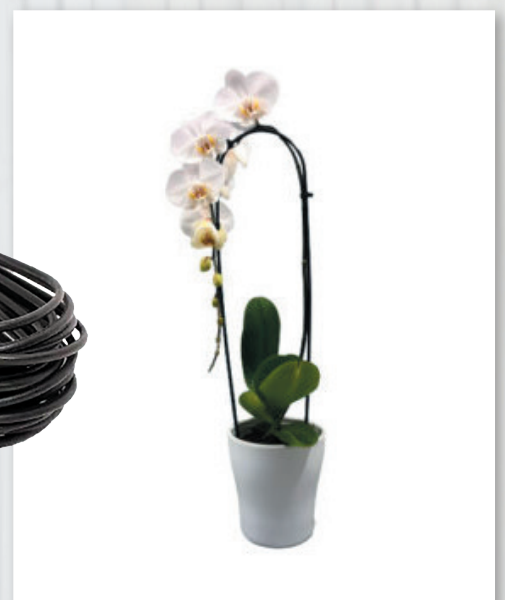

U-shaped trellis splitbamboo

Support for your plants

Length ft		item number
inches	cms	
14"	35	SFSUF35
18"	45	SFSUF45
24"	61	SFSUF61
30"	76	SFSUF76

Various diameters, shapes and lengths available