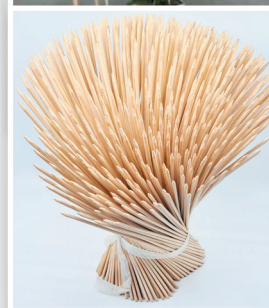

Split-bamboo

all sizes can come as waxed or plasticized sticks

Pointed, available in green or brown and natura

Length		diameter		item number
cm	inches	millimeter	inches	
25	10	3	1/8"	SFS2530
25	10	3,5	9/64"	SFS2535
30	12	3	1/8"	SFS3030
30	12	3,5	9/64"	SFS3035
35	14	3,5	9/64"	SFS3535
40	16	4	5/32"	SFS4040
45	18	4,5	3/16"	SFS4545
50	20	5	13/64"	SFS5050
55	22	5,5	7/32"	SFS5555
60	24	5,5	7/32"	SFS6055
65	25	6	15/64	SFS6560
70	27	6,5	1/4"	SFS7065
75	29	6,5	1/4"	SFS7565
80	31	7	9/32"	SFS8070
85	33	7	9/32"	SFS8570
90	35	7	9/32"	SFS9070
100	37	7,5	19/64"	SFS10075
110	39	7,5	19/64"	SFS11075

Other sizes are possible on request