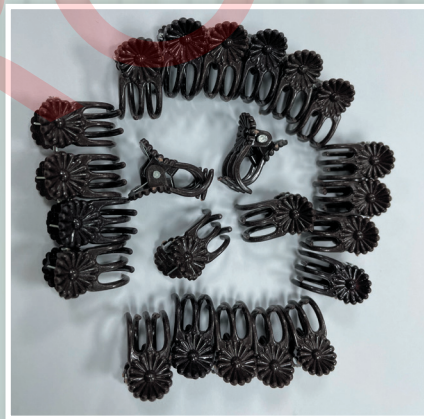

Moss-poles (coco-coir)

Support for climbing plants

Length ft		item number
inches	cms	
14"	35	MP35
18"	45	MP45
24"	60	MP60
30"	75	MP75
36"	90	MP90
42"	105	MP105
48"	122	MP122

Various diameters, shapes and lengths available

Clip-ring

excellent for binding your plants
Various sizes and colors available

Hair-clips

Various sizes and colors available

Orchid-hooks

Various sizes and colors available

Temperature loggers

Bio pots