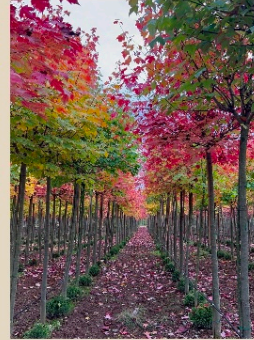

Soil Adaptability
Thrives in a range of soil types, including clay, loam, and sandy soils

Availability
Stock: 5000

Cold Tolerance
Blaze Maple, which can withstand temperatures down to -40°C, preserves its unique beauty even in harsh climates.

Red Tones
In autumn, it dyes its leaves in striking red tones with anthocyanin pigments.