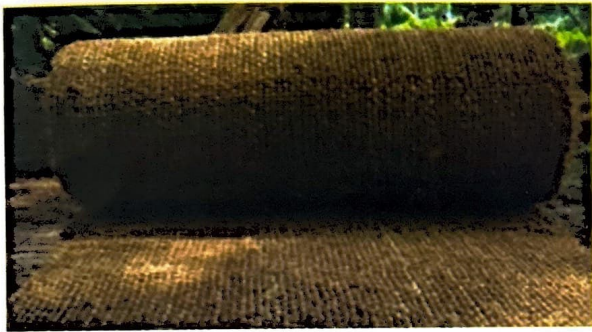

Coir Pole in 3 Ft

Coir Pole in 4 Ft

Coir Logs, GeoTextiles, Coir Mats Also Available...

Working with nature

Coir Geotextiles Protect land surface and promote quick vegetation. Geotextiles are a wonderful treasure of natural eco friendly, erosion control blankets in woven and non-woven preparations. Totally biodegradable, geotextiles help soil stabilisation and renew vegetation in varying slopes.

Features of Coco Geo Textiles

Natural Fiber, Bio-Degradable and Environmentally friendly.

Coir is the Ideal choice for a Geo-textiles material with 20% Retention Strength even after one year.

High tensile strength (absorbing or attracting moisture from the air).