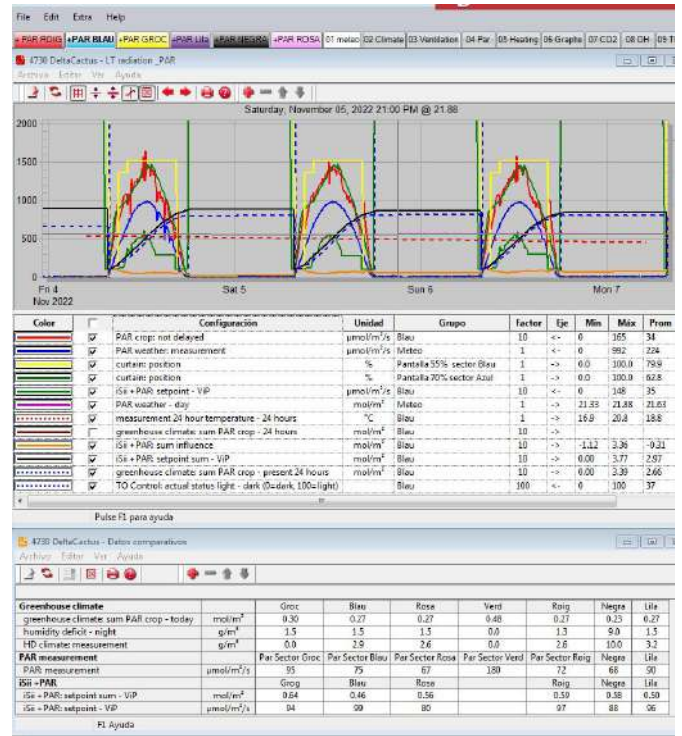

HIGH QUALITY DATA-DRIVEN GROWING