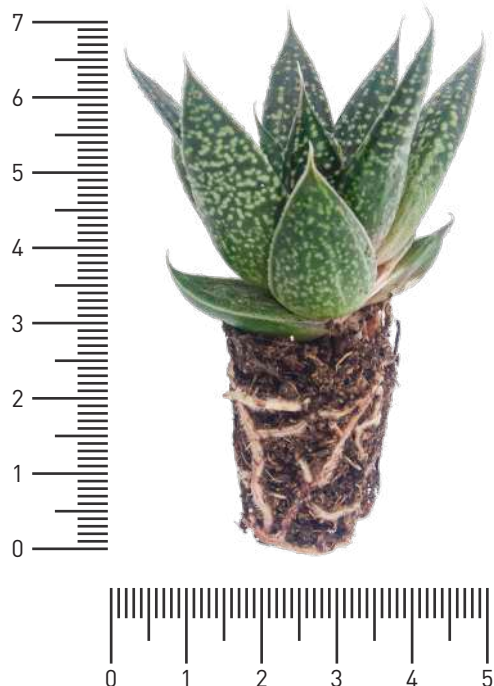

Looking forward...

HortiFootprint certificate | New varieties | Peat-free crops

Plug 200

A plug of 200 rooted cuttings from our own production.

Optimized for transplanting to small diameters.

URC GRADING
LINE FOR
HIGH
UNIFORMITY

KEEP IT CLEAN
STAY CLEAN

OPTIMIZED
PRODUCTION

Varieties

Gasterhaworthia
Royal Highness

P200 · 5,5Ø · 6Ø

Gasteria beguinii

P200 · 5,5Ø · 6Ø

Gasteria
D Delta[®]