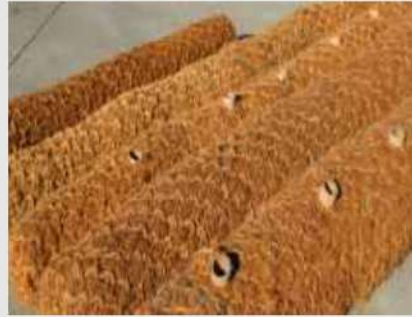

Coir Log

- Coir Logs are biodegradable fiber rolls for erosion control on hills, banks, shorelines, and other erosion prone areas.
- Coir fiber logs create a natural control area that helps establish growth and control erosion.
- Coir Logs are easy to place, use, and install.