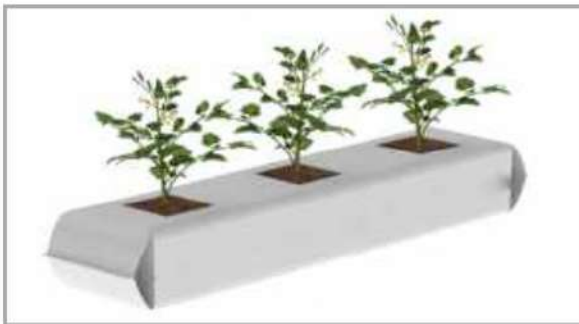

## Coco Peat (Coir Pith)

- Coco peat is a pressed coconut fiber pith or dust extracted from the coconut husk.
- These peat are extracted from shredded coconut fibers.
- Coco peat are 100% natural and organic, which makes an excellent growing medium for hydroponics, soil mixes, and plant growing.
- The properties of Coco Peat make it resistant to microbial and fungal growth.

# Coco Peat Grow Bags

- Grow bags are made with specially graded coco peat for green house flower crop and vegetables production and is available in custom sizes.
- Due to long life of grow bags it can be reused several times which eliminates the need to replace growing media after every crop provided if they are free of any disease.