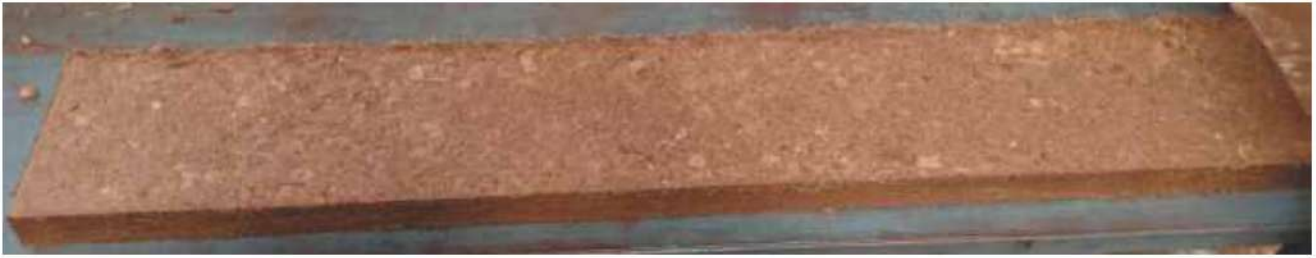

## Coco Peat (Coir Pith)

- Coco peat is a pressed coconut fiber pith or dust extracted from the coconut husk.
- These peat are extracted from shredded coconut fibers.
- Coco peat are 100% natural and organic, which makes an excellent growing medium for hydroponics, soil mixes, and plant growing.
- The properties of Coco Peat make it resistant to microbial and fungal growth.

## Buffered Coco Peat

- Coco coir buffering begins with flushing and rinsing the peat with clean water. Washing removes only elements soluble in water, buffering also removes elements which are naturally bound to the cation exchange complex.
- During the buffering process, coco coir cation exchange complex is saturated with a solution of calcium nitrate for an extended period.
- The absorbed calcium displaces the residual potassium and sodium in the complex, which are washed away leaving a very clean coco coir your plants will love!

# Coco Peat Grow Bags

- Grow bags are made with specially graded coco peat for green house flower crop and vegetables production and is available in custom sizes.
- Due to long life of grow bags it can be reused several times which eliminates the need to replace growing media after every crop provided if they are free of any disease.