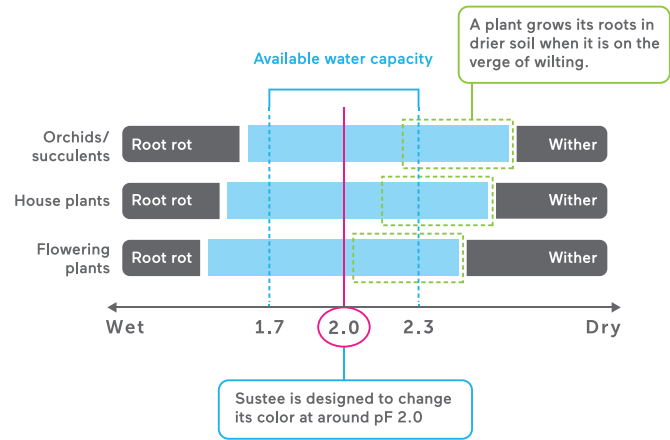

Type of Soil	Average Lifespan
Organic culture soil	About 6 to 9 months
Inorganic soil	About 6 to 12 months
Hydroculture	About 1 to 2 years
Bog moss / Bark	About 1 to 2 years
Peat Moss	About 1 year

pF-value??

pF stands for "potential force" and describes the effort it takes the plants' roots to extract water from the soil. Sustee can monitor that!

"High pF-value" means that it takes the plants a lot of effort to extract water, which in turn suggests that the soil is rather dry.
"Low pF-value" means that the plants can extract water easily, which in turn suggests that the soil is wet.

There is a pF-value spectrum which is good for all plants, enabling them to extract water stress free. This is called the ideal moisture level. SUSTEE is designed to change its color from white to blue at a pF-value of 2.0 which is the ideal moisture level.