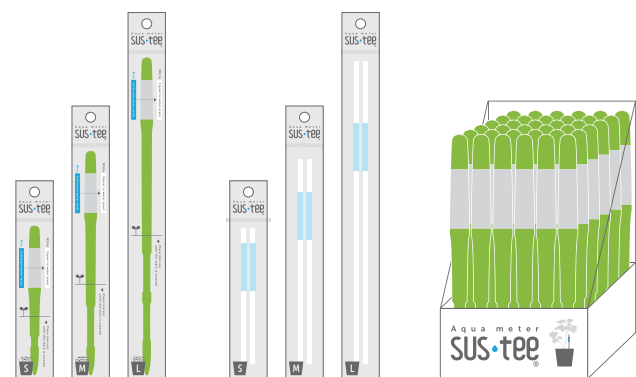

Bulk w/o JAN Code

Code	Product Name	Inner Quantity	RRP / pc (€)
C-0051-GR	SUSTEE Bulk S Green w/o JAN	12 pcs / pack	4.00
C-0051-WH	SUSTEE Bulk S White w/o JAN	12 pcs / pack	4.00
C-0052-GR	SUSTEE Bulk M Green w/o JAN	12 pcs / pack	5.00
C-0052-WH	SUSTEE Bulk M White w/o JAN	12 pcs / pack	5.00
C-0053-GR	SUSTEE Bulk L Green w/o JAN	12 pcs / pack	6.00
C-0053-WH	SUSTEE Bulk L White w/o JAN	12 pcs / pack	6.00

Size • Weight

S
ø < 3.5in
ø < 9cm

M
ø 4.1 – 7.1in
ø 9 – 18cm

L
ø > 7.1in
ø > 18cm

Packaging

Single Pack

Refill Pack

36pcs. Pack