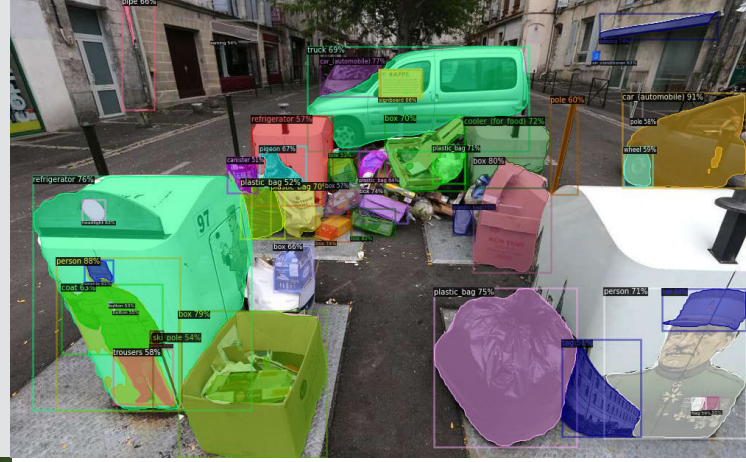

BELIXYS OFFERS YOU

Belixys designs and manufactures smart surveillance solutions to break through the walls of complexity, and accelerate global innovation. Push products to new heights of excellence with high performance, high-integrity design and optimization solutions backed by deep expertise.

AI SOLUTIONS

Belixys develops and integrates AI software to offer intelligent behavior like learning, reasoning and problem-solving. It performs a range of tasks that typically require human intelligence, from a simple job to complex process of analyzing millions of data sets. AI machine learning in security and surveillance helps authorities to identify and detect threats.

BELIXYS CLOUD

Smart surveillance

ACTIVE MARKETS & APPLICATIONS

- SECURITY COMPANIES
- CITIES
- LAW ENFORCEMENT
- ARMY
- CONSTRUCTION
- INDUSTRIES
- TRANSPORT
- EVENTS

BELIXYS

info@belixys.com
+32 2 319 68 24
www.belixys.com

Av. Louise/Louizalaan 523
1050 Brussels, Belgium